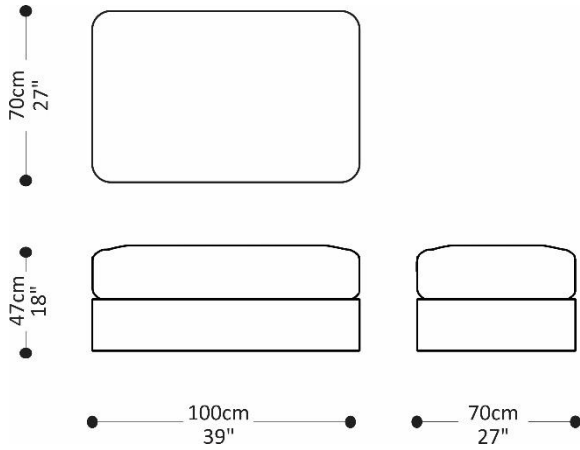

CANTO

PUFF

SOFÁ HAMPTONS

BRETON