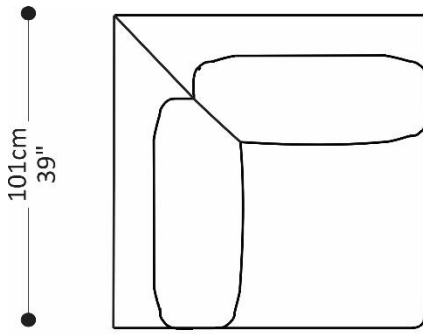

CANTO

PUFF

SOFÁ HAMPTONS

BRETON