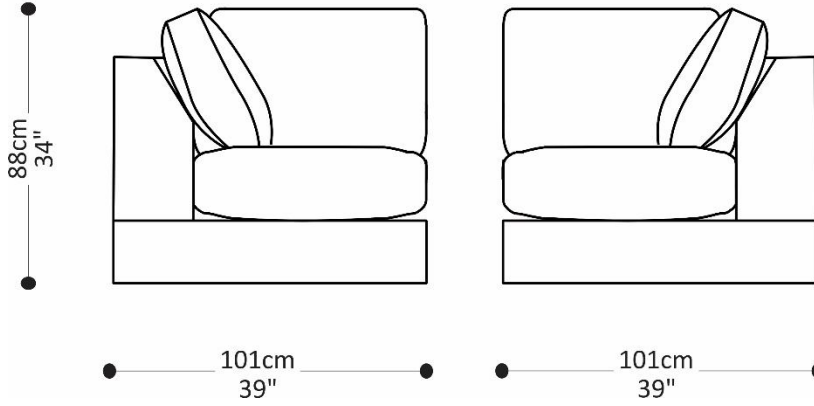

CANTO

PUFF

SOFÁ HAMPTONS

BRETON